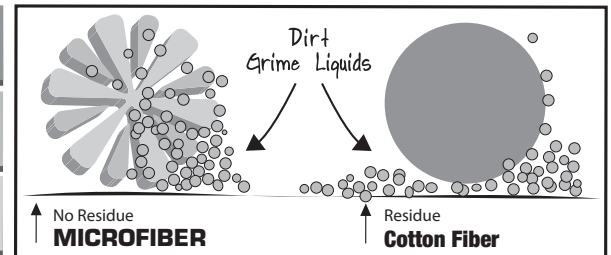

Green To

**CLEAN**

Blue To

**DRY**

Yellow To

**POLISH**

All of the PEAK™ Car Care Products are designed to provide premium cleaning, drying, and polishing capabilities that maximize the dirt grabbing power of the advanced microfiber technology.